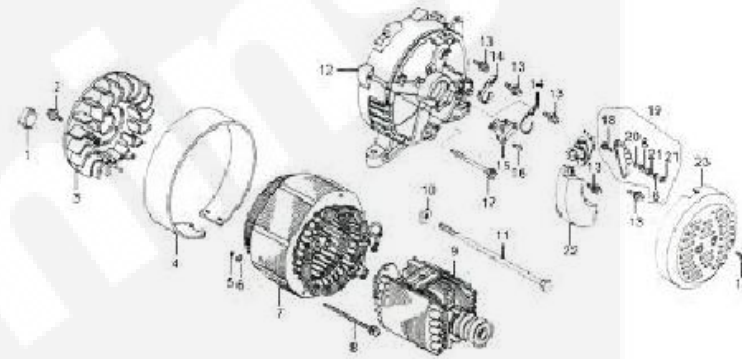

Cylinder Head

Crankcase

Crankcase Cover

Crankshaft

Piston/Connecting Rod

Starter

Camshaft

Carburetor

Flywheel

Ignition comp.

Air cleaner

Speed Control

Muffler

Fuel Tank

Starter Motor

Control Panel

Battery Tray

Frame

Alternator

Accessories

Cylinder Head

No.	Onan Item Part No.	Description	Reqd. No.	
			Onan 5500	Onan 6500
1	0181-0556	HEAD-CYLINDER	1	1
2	0181-0010	SCREW-HEX FLG HD	1	1
3	0181-0011	COVER-VALVE	1	1
4	0181-0481	STUD (INT)	2	2
5	0181-0482	STUD (EXH)	2	2
6	0181-0248	SPARKPLUG	1	1
7	0181-0015	GASKET-COVER	1	1
8	0181-0557	GASKET-CYLINDER HEAD	1	-
8	0181-0018	GASKET-CYLINDER HEAD	-	1
9	0181-0436	SCREW-HEX FLG HD (M10 X 80)	4	4
10	0181-0414	HOSE-BREATHER	1	1
11	0181-0484	PIN-DOWEL (M12 X 20)	2	2

Crankcase

No.	Onan Item Part No.	Description	Reqd. No.	
			Onan 5500	Onan 6500
1	0181-0558	BLOCK-CYLINDER	1	-
1	0181-0026	BLOCK-CYLINDER	-	1
2	0181-0027	SWITCH-LEVEL (OIL)	1	1
3	0181-0266	SCREW-HEX FLG HD	3	3
4	0181-0485	BEARING-BALL	1	1
5	0181-0486	WASHER (8mm)	1	1
6	0181-0487	CLIP-SPRING	1	1
7	0181-0030	SHAFT-GOVERNOR	1	1
8	0181-0488	SEAL-OIL (8 X 14 X 5)	1	1
9	0181-0489	WASHER-SEALING (12mm)	2	2
10	0181-0490	PLUG-DRAIN	2	2
11	0181-0491	SEAL-OIL (35 X 52 X 8)	1	1
12	0181-0036	SWITCH-LEVEL	1	1
14	0181-0266	SCREW-HEX FLG HD	1	1