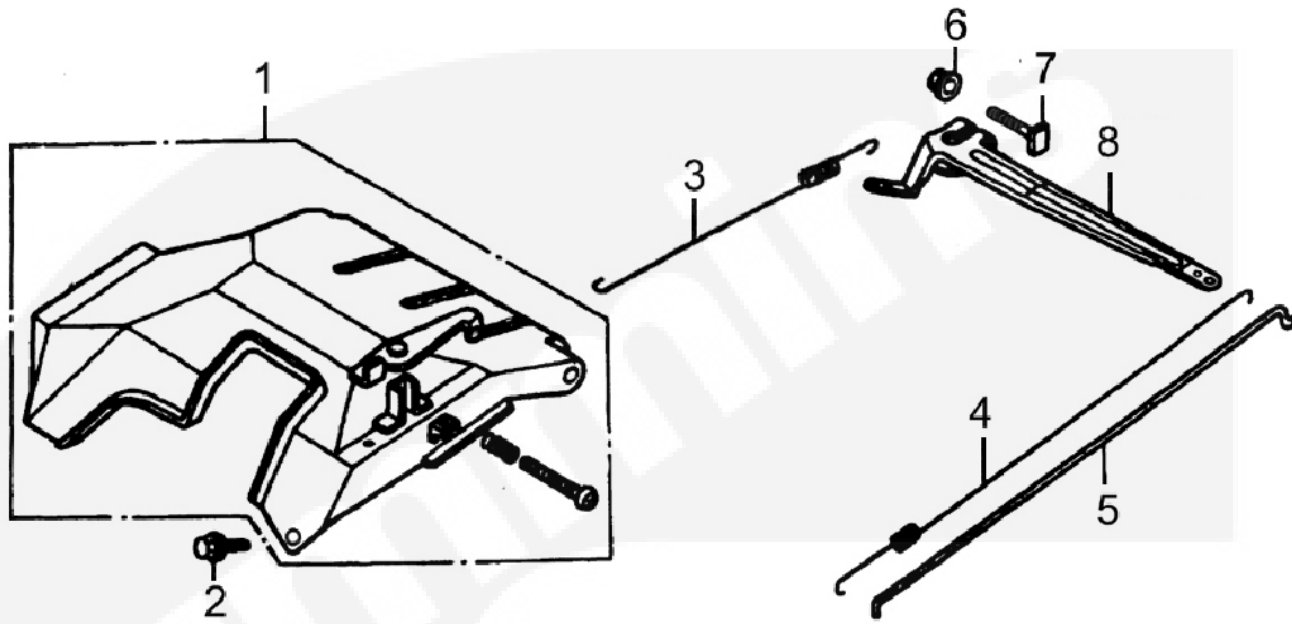

Speed Control

No.	Onan Item Part No.	Description	Reqd. No.	
			Onan 5500	Onan 6500
1	0181-0513	CONTROL ASSY	1	1
2	0181-0266	SCREW-HEX FLG HD	2	2
3	0181-0514	SPRING-EXTENSION (GOVERNOR A)	1	1
4	0181-0232	SPRING-EXTENSION (GOVERNOR B)	1	1
5	0181-0234	ROD-GOVERNOR	1	1
6	0181-0344	NUT-HEX FLG	1	1
7	0181-0452	SCREW-GOVERNOR	1	1
8	0181-0236	LEVER-GOVERNOR	1	1